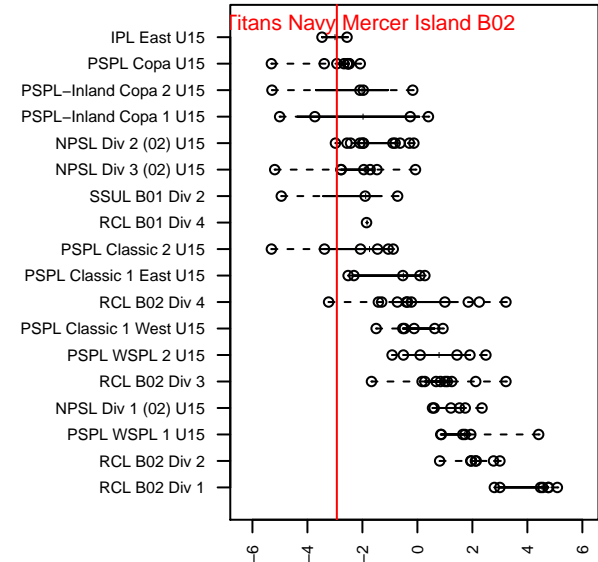

NPSA Titans Navy Mercer Island B02

Nowland Premier SA
 Mercer Island, WA
 B02 total strength=997
 attack=1.82 defense=2.15
 fall league = PSPL Copa U15

alt names used:
 NPSA B02 Navy Mercer Island
 NPSA TITANS BU02 NAVY MI (WA)
 NPSA TITAND B02 NAVY MERCER ISLAND (I

Venues played:
 2016 WA Rush Cup B02 Silver U15
 2016 PSPL Copa U15
 2016 WA Cup HS Bronze U15

NPSA Titans Navy Mercer Island B02
 Dots are actual minus expected GF (blue circles) and GA (red triangles).
 Blue line is smoothed change in attack strength. Red is smoothed change in defense strength.

**attack and defense variance (black dot)
relative to other teams
and top 10 in region**

**attack and defense rating
relative to others at age
and all opponents in last 13 months**

Performance relative to 13 month average